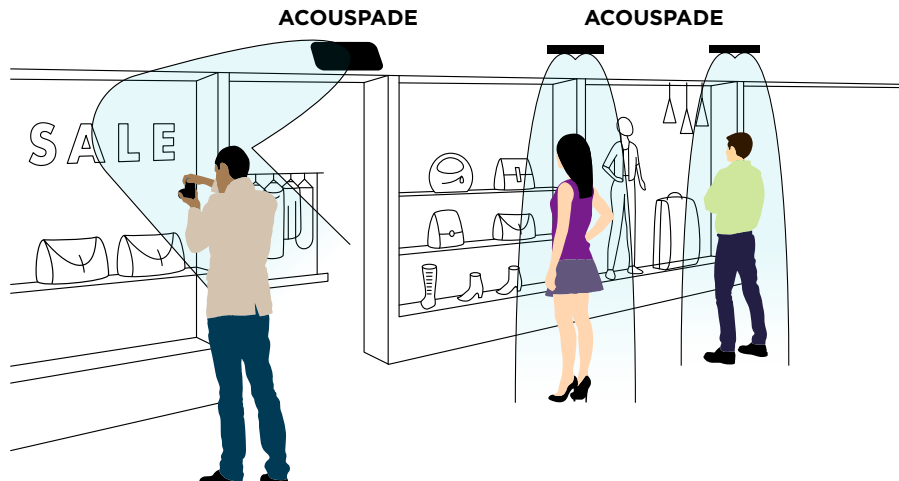

ACOUSPADE™
Applications:

- Retail stores, shops, boutiques, shopping malls
- Digital signage
- Museum and gallery installations
- Fairs and trade shows
- Info-points
- 1 on 1 communication at bank counters and pharmacies
- Vending machines
- Libraries
- Personalized sound at tables in bars and restaurants
- Transportation nodes (airports, bus stations, train stations etc.)

POLAR DIAGRAMS:
Directivity Characteristics

FREQUENCY RESPONSE

LEFT ABOVE: Distance, volume and dimension comparison between ACOUSPADE™ models.
FAR RIGHT: Indirect usage—bouncing the sound from a selected object/surface creates the impression as if the sound emanates from that particular object.
RIGHT: Acoustic advertising of individual products in a retail environment.
ABOVE: Sound radiation patterns at different frequencies and frequency response curve.