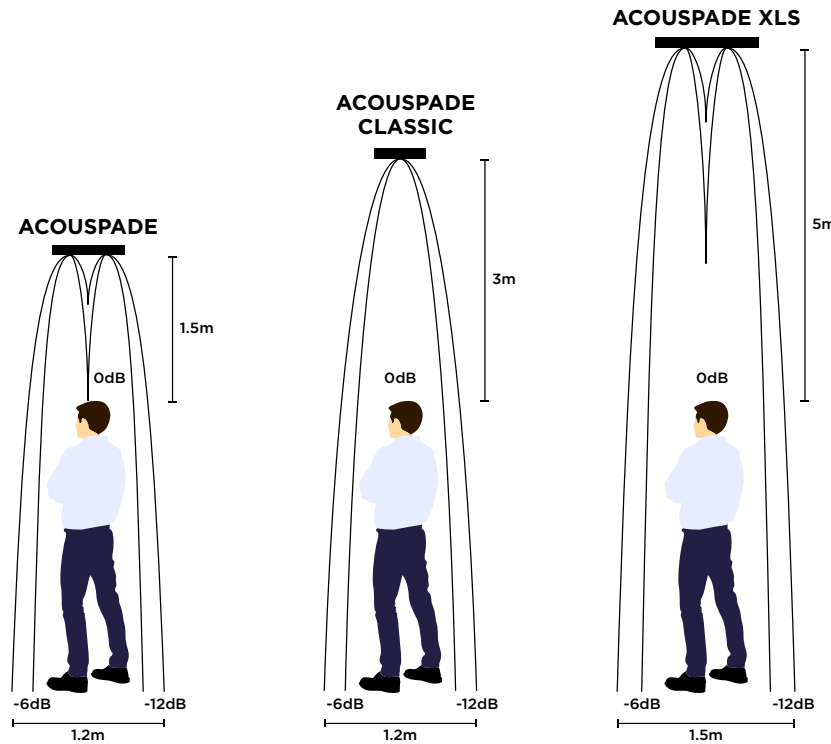

Speaker dimensions: 370x176mm
max SPL: 90 dB @ 1kHz/1meter

Speaker diameter: 270mm
max SPL: 90 dB @ 1kHz/1meter

Speaker dimensions: 600x300mm
max SPL: 100 dB @ 1kHz/1meter

POLAR DIAGRAMS:
Directivity Characteristics