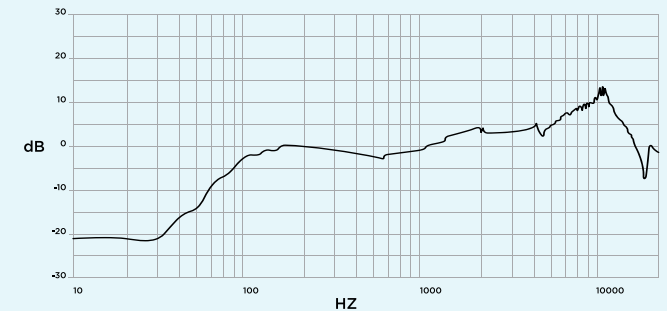

FREQUENCY RESPONSE

LEFT ABOVE: Distance, volume and dimension comparison between ACOUSPADE™ models.
FAR RIGHT: Indirect usage—bouncing the sound from a selected object/surface creates the impression as if the sound emanates from that particular object.
RIGHT: Acoustic advertising of individual products in a retail environment.
ABOVE: Sound radiation patterns at different frequencies and frequency response curve.