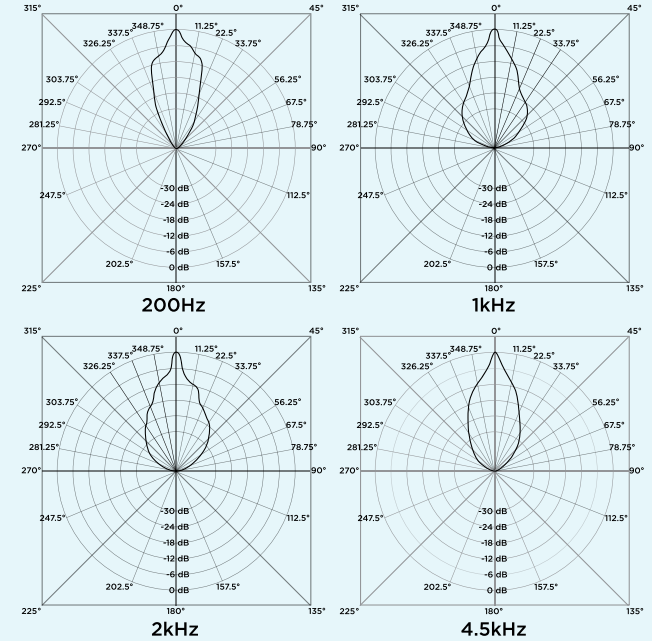

Speaker dimensions: 370x176mm
max SPL: 90 dB @ 1kHz/1meter

Speaker diameter: 270mm
max SPL: 90 dB @ 1kHz/1meter

Speaker dimensions: 600x300mm
max SPL: 100 dB @ 1kHz/1meter

POLAR DIAGRAMS:
Directivity Characteristics